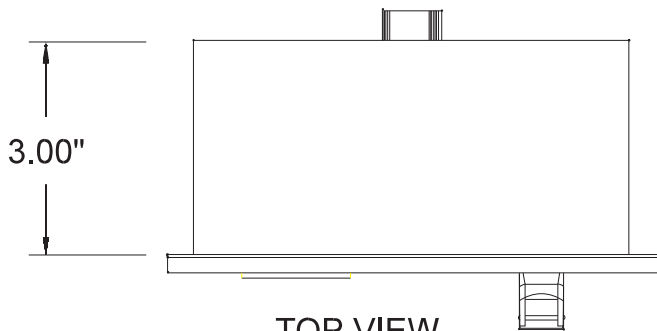

Remote Panel Outline Dimensions. Artex P/N 453-0161

FRONT VIEW

BACK VIEW

TOP VIEW