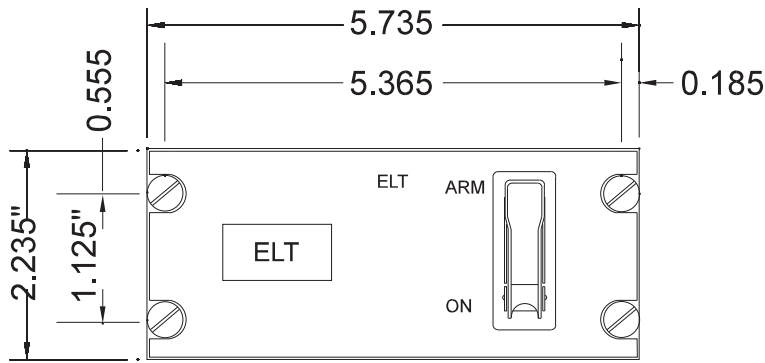

Remote Panel Outline Dimensions. Artex P/N 453-0161

FRONT VIEW

BACK VIEW

TOP VIEW