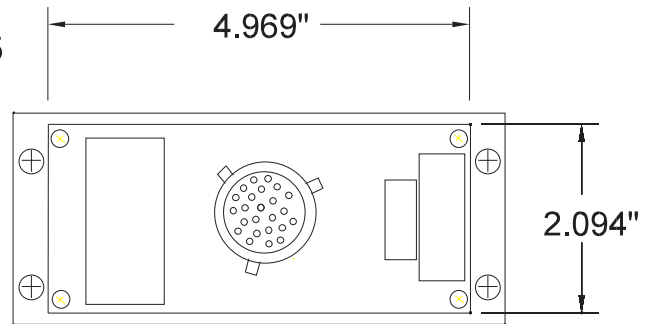

Remote Panel Outline Dimensions. Artex P/N 453-0161

FRONT VIEW

BACK VIEW

TOP VIEW