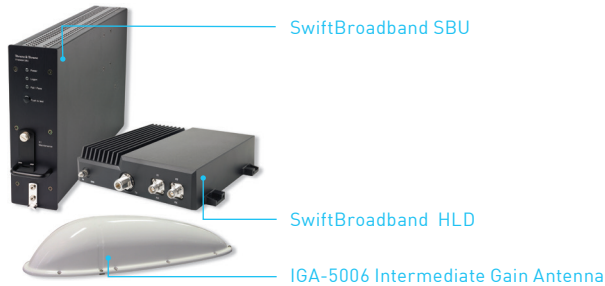

Aviator 300/350
Global connectivity

FLEXIBLE DATA RATES. SUPERIOR VOICE QUALITY. NO COMPROMISES

Gogo Business Aviation's SwiftBroadband data rates are based purely on the number of Megabytes (MB's) transferred each month. With no locked pricing plans and no overage fees, you're simply billed for the amount of data you use each month - and the more you use, the less you pay per MB.

Should you use your system merely to place and receive phone calls, you are assured that the quality of voice transmission will be better than ever.

For more information contact us at
+1 303.301.3271 or connect@gogoair.com
business.gogoair.com