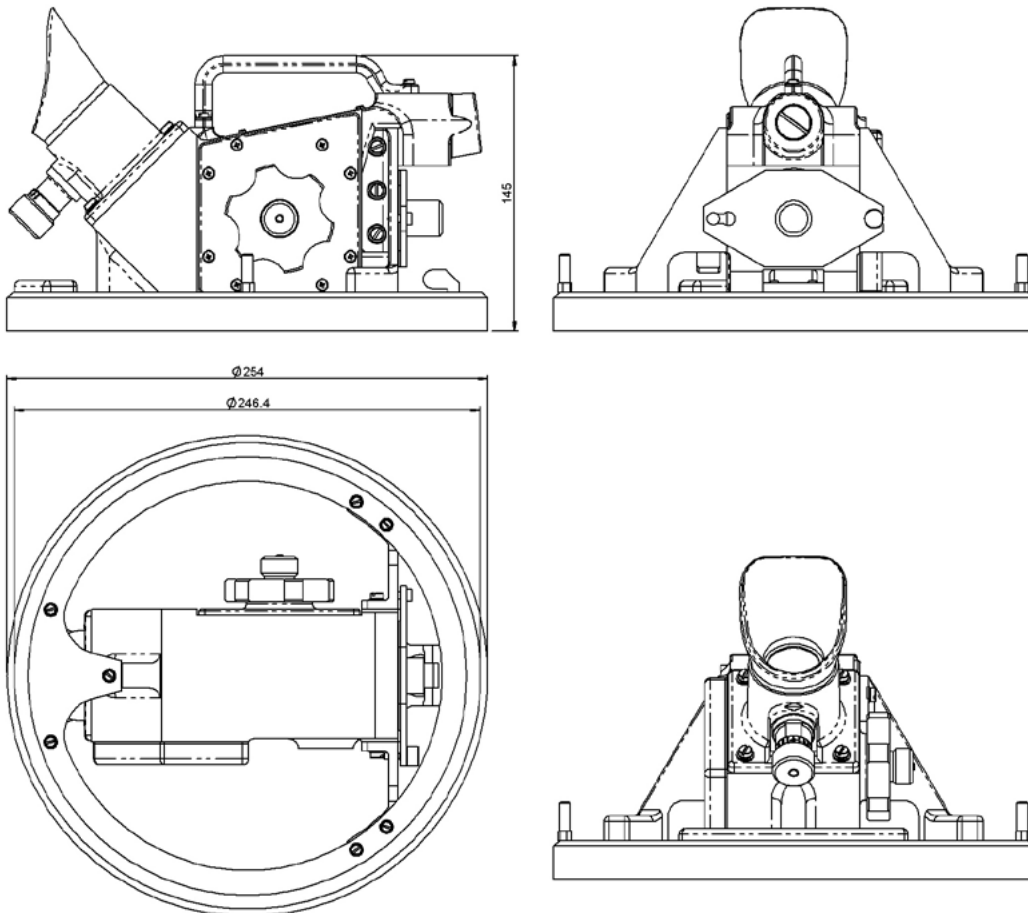

PHYSICAL	
Weight:	2.75 kg
Dimensions:	OD Ø 254 mm; ID Ø 246.4 mm (9.7 inch) H 150 mm
Mounting:	Fits the MD69BR Compass Repeater; bezel Ø 9.7 inch (246.4 mm)
Finish	RAL7040 Window Grey, semi-gloss

OPERATIONAL	
Card View:	20°- 25° compass card viewable
Optics:	7x38mm
Filters:	Polarising type; anti-glare (adjustable for intensity and glare)
Prism:	Amici type
Eyepiece Display:	Compass card; spirit level bubble; reticule wire
MTBF:	>30,000 hours

ENVIRONMENTAL	
IP rating:	IP67
Operating temp:	-10°C to +70°C
Compass:	Safe Distance 50 cm

ADDITIONAL INFORMATION	
Supplied:	Durable plastic instrument case
Option:	Custom Paint Finish

Copyright © 2018 Marine Data Systems Ltd. - MD60A2K Datasheet v06r01

Vittlefields Technology Centre, Forest Road, Newport, Isle of Wight, United Kingdom. PO304LY
Marine Data Systems Ltd. reserves the right to make changes to its products and specifications without prior notice.